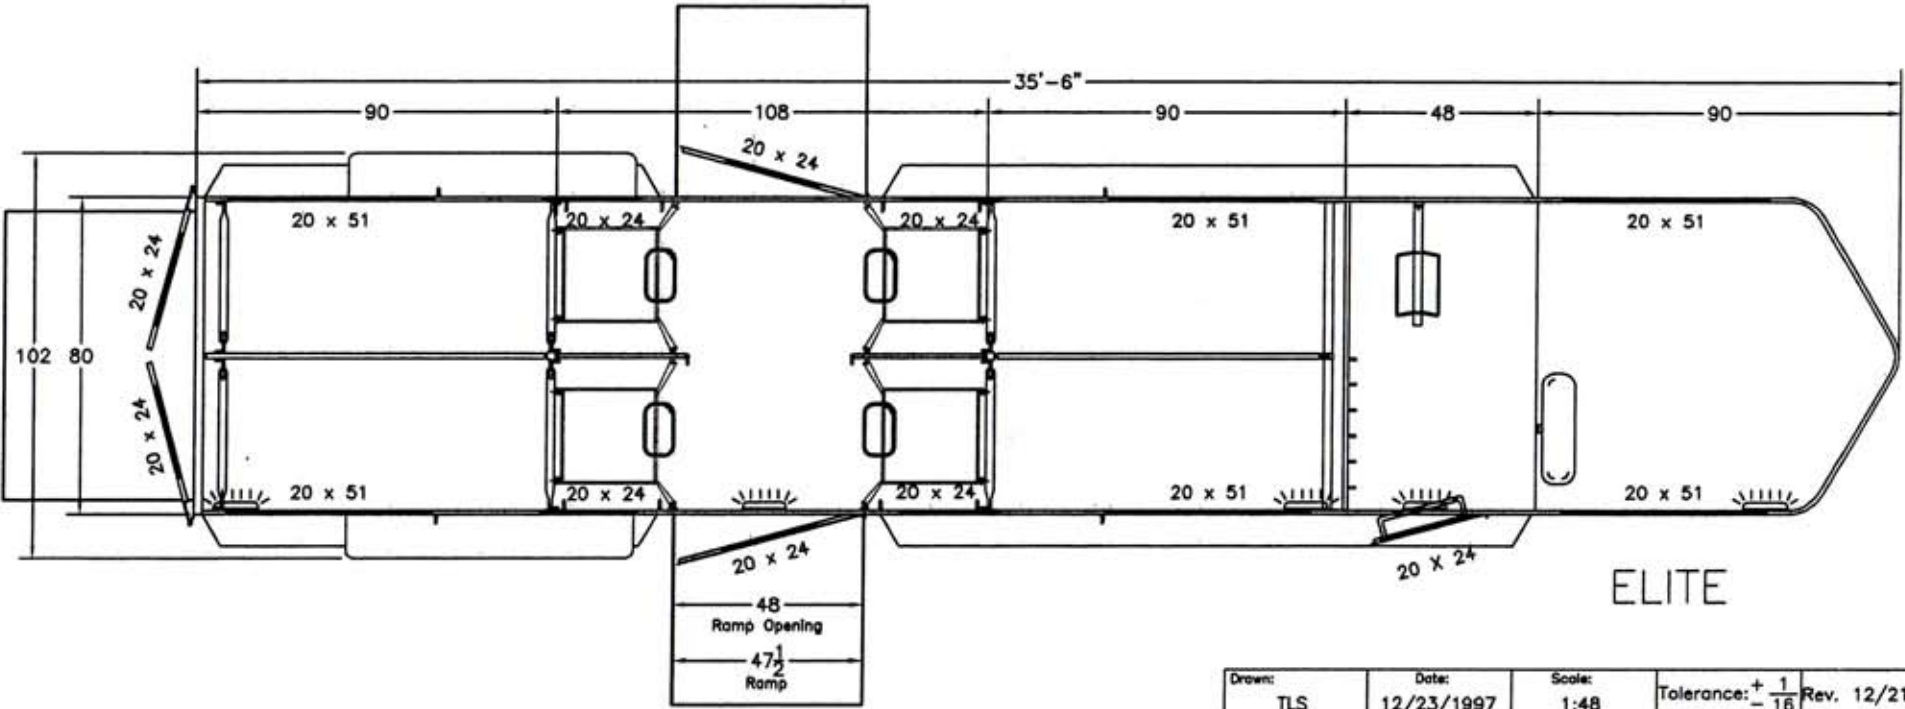

CUSTOM

ELITE

4 Horse Gooseneck Head to Head With Dress Classic

Drawn: TLS	Date: 12/23/1997	Scale: 1:48	Tolerance: $\pm \frac{1}{16}$	Rev. 12/21/07
4 Horse Head to Head Classic With Dress				
 <b>Hawk Trailers</b> MANAWA, WI				