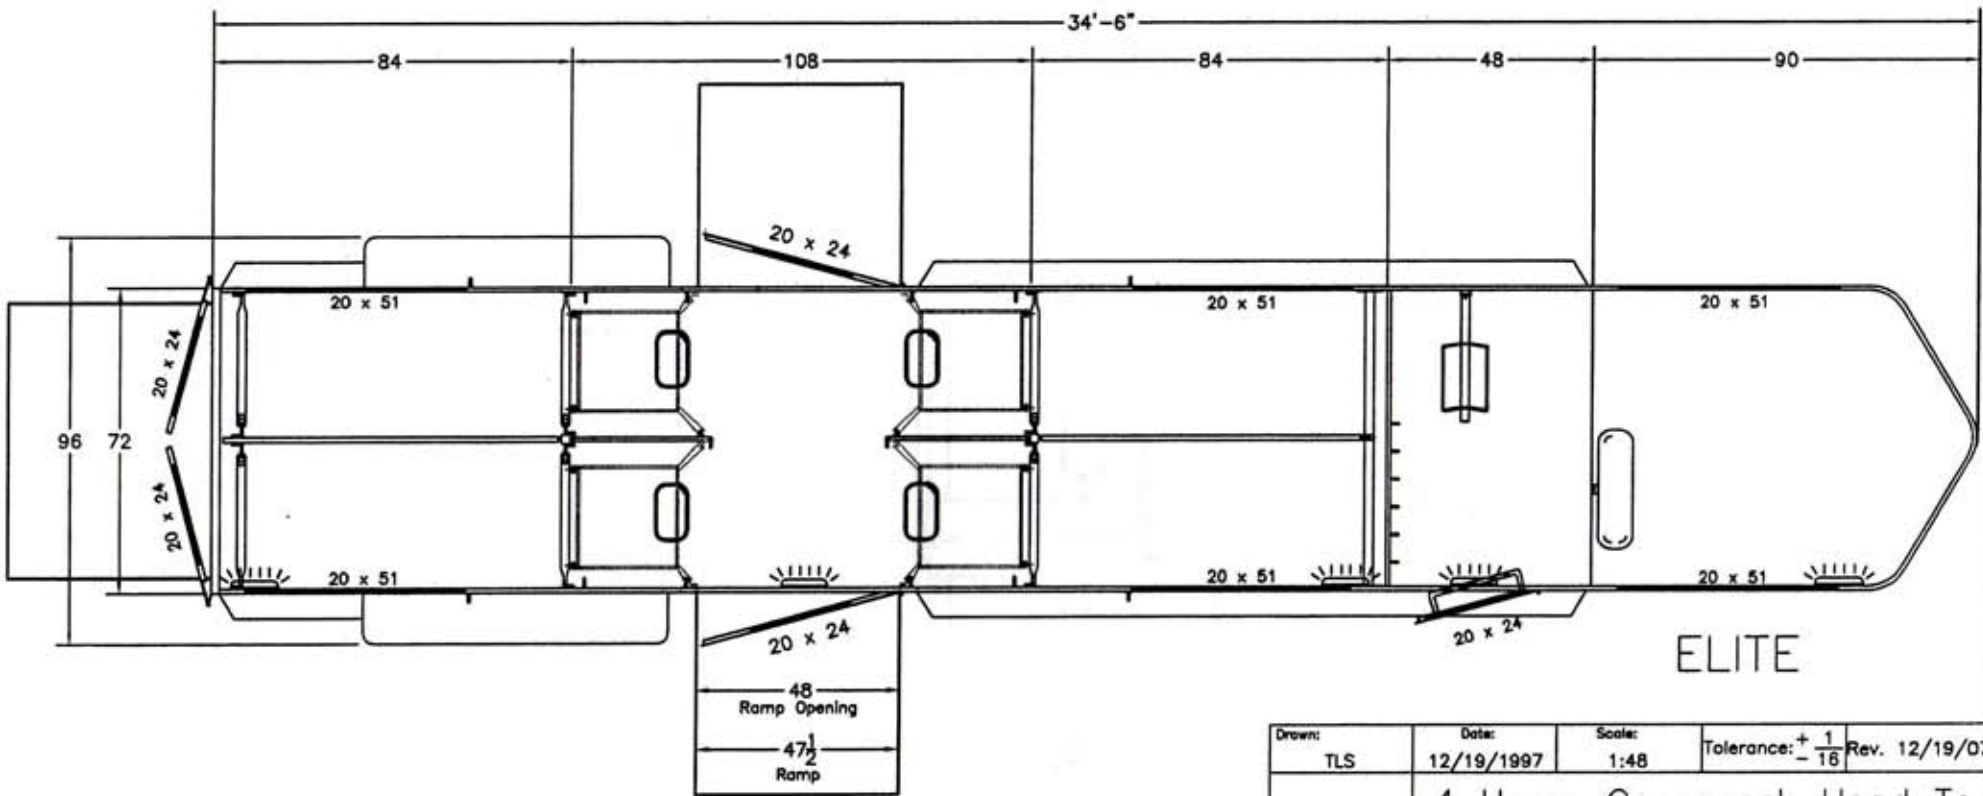

CUSTOM

ELITE

4 Horse Gooseneck, Head To Head With Dress

Drawn: TLS	Date: 12/19/1997	Scale: 1:48	Tolerance: $+\frac{1}{16}$ $-\frac{1}{16}$	Rev. 12/19/07
---------------	---------------------	----------------	---	---------------

4 Horse Gooseneck Head To Head With Dress