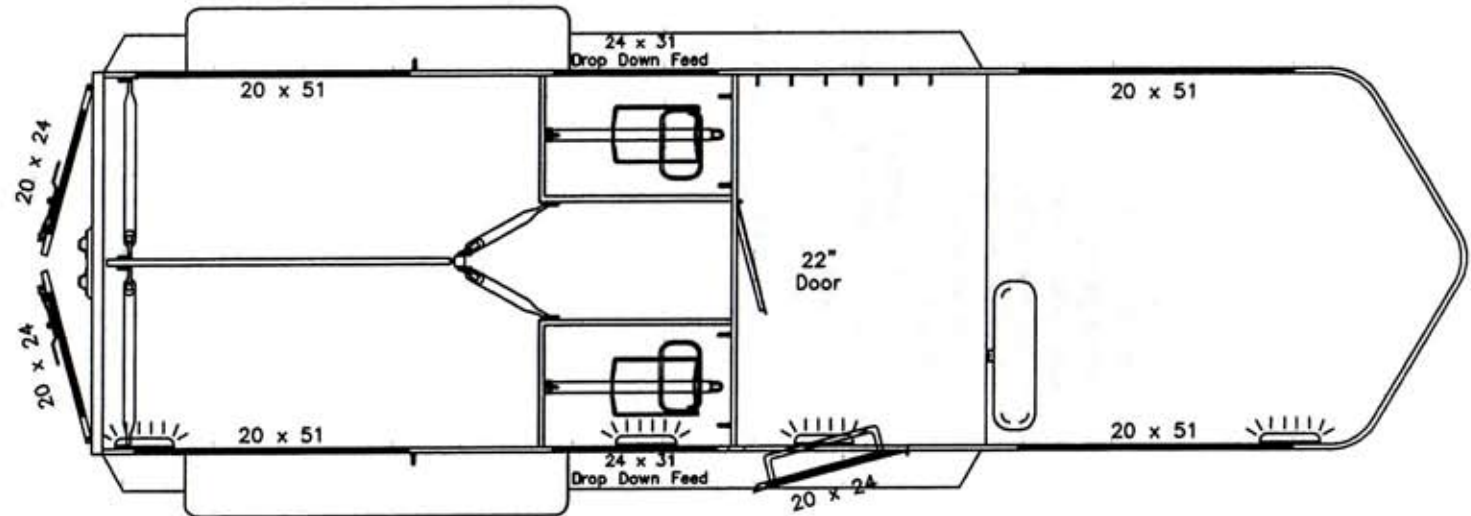

ELITE

2 Horse Gooseneck Walk Thru Manger With Dress

Drawn: TLS	Date: 5/10/2006	Scale: 1:36	Tolerance: $\pm \frac{1}{16}$	Rev. 5/10/06
2 Horse Gooseneck Walk-Thru Manger With Dress				
 <b>Hawk Trailers</b> MANAWA, WI				